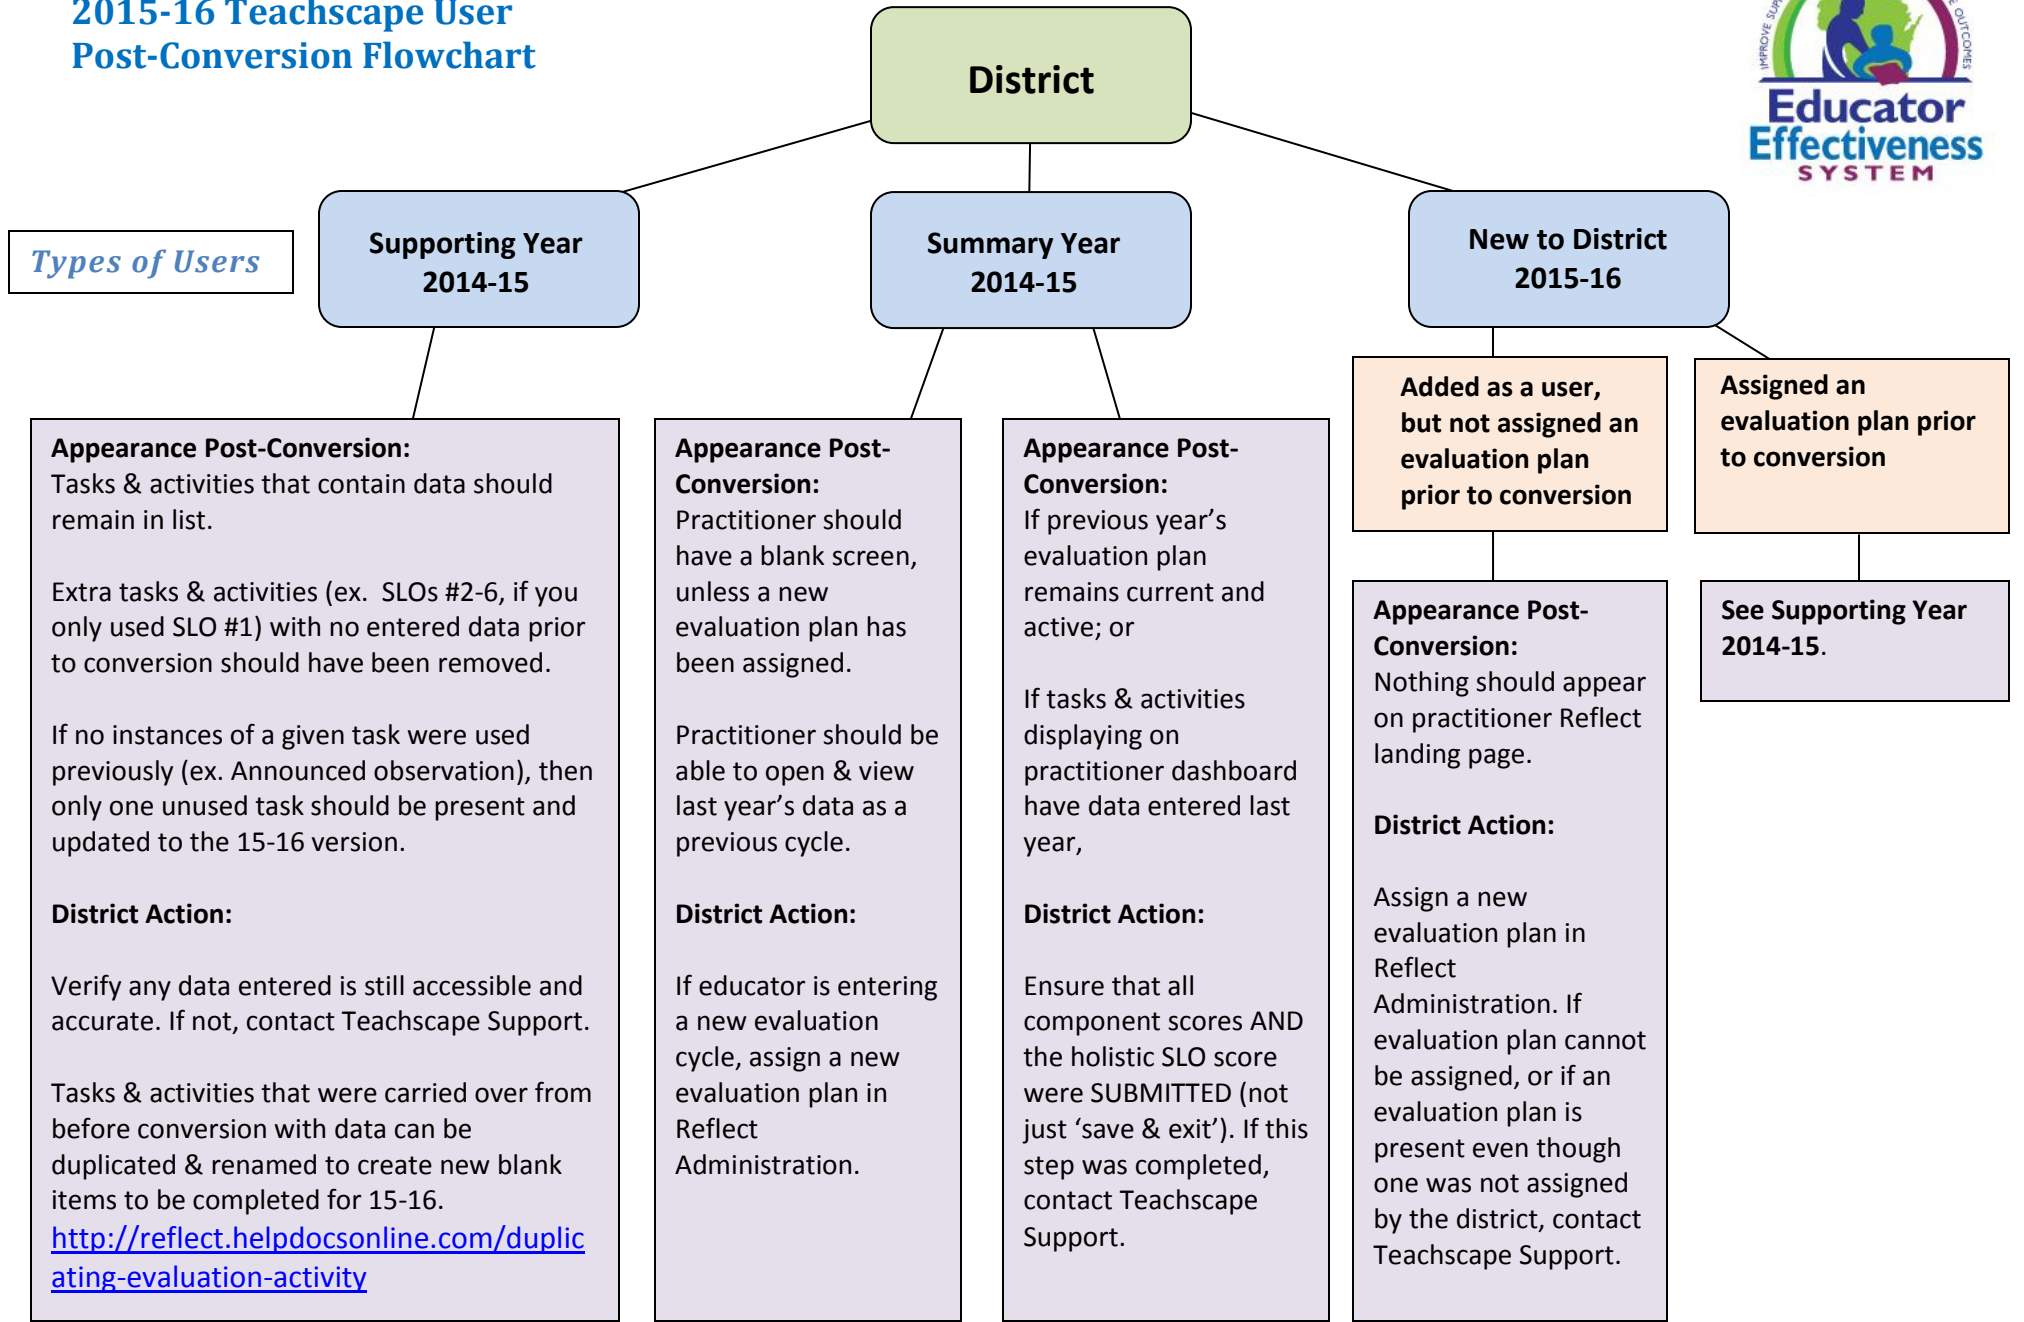

2015-16 Teachscape User Post-Conversion Flowchart

Teachscape Support
 1-877-204-5568 support@teachscape.com